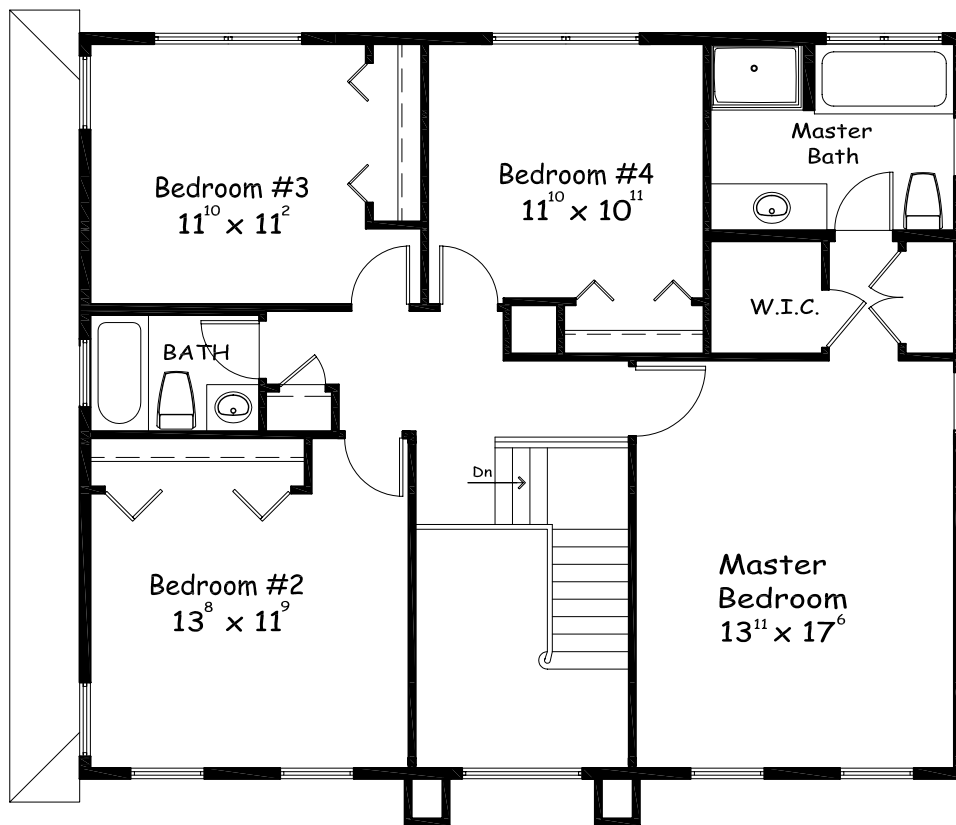

PRESIDENTIAL RIDGE ESTATES

1st FLOOR

Colonial

Square Footage	
First Floor:	1,216 s.f.
Second Floor:	1,084 s.f.
Total:	2,300 s.f.

Covered Porch
6' x 38'

Farmhouse

PRESIDENTIAL RIDGE ESTATES

1st FLOOR

Colonial

Square Footage	
First Floor:	1,216 s.f.
Second Floor:	1,084 s.f.
Total:	2,300 s.f.

Farmhouse

PRESIDENTIAL RIDGE ESTATES

2nd FLOOR

PRESIDENTIAL RIDGE ESTATES