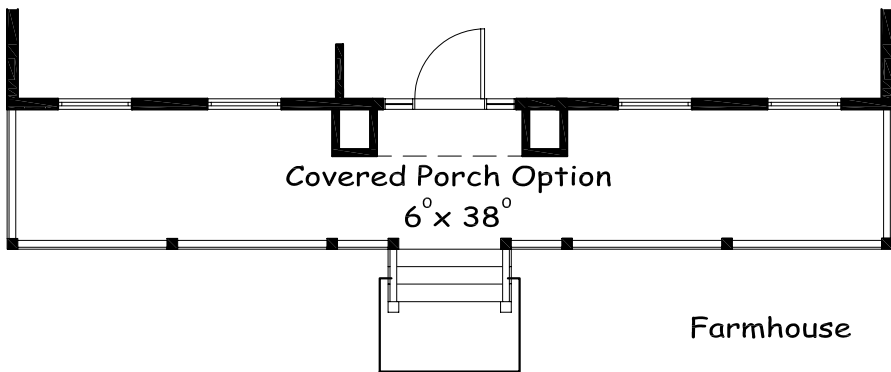

PRESIDENTIAL RIDGE ESTATES

1st FLOOR

Colonial

Square Footage	
First Floor:	1,216 s.f.
Second Floor:	1,084 s.f.
Total:	2,300 s.f.

Covered Porch
6' x 38'

Farmhouse

PRESIDENTIAL RIDGE ESTATES

1st FLOOR

Colonial

Square Footage	
First Floor:	1,216 s.f.
Second Floor:	1,084 s.f.
Total:	2,300 s.f.

Farmhouse

PRESIDENTIAL RIDGE ESTATES

2nd FLOOR

PRESIDENTIAL RIDGE ESTATES