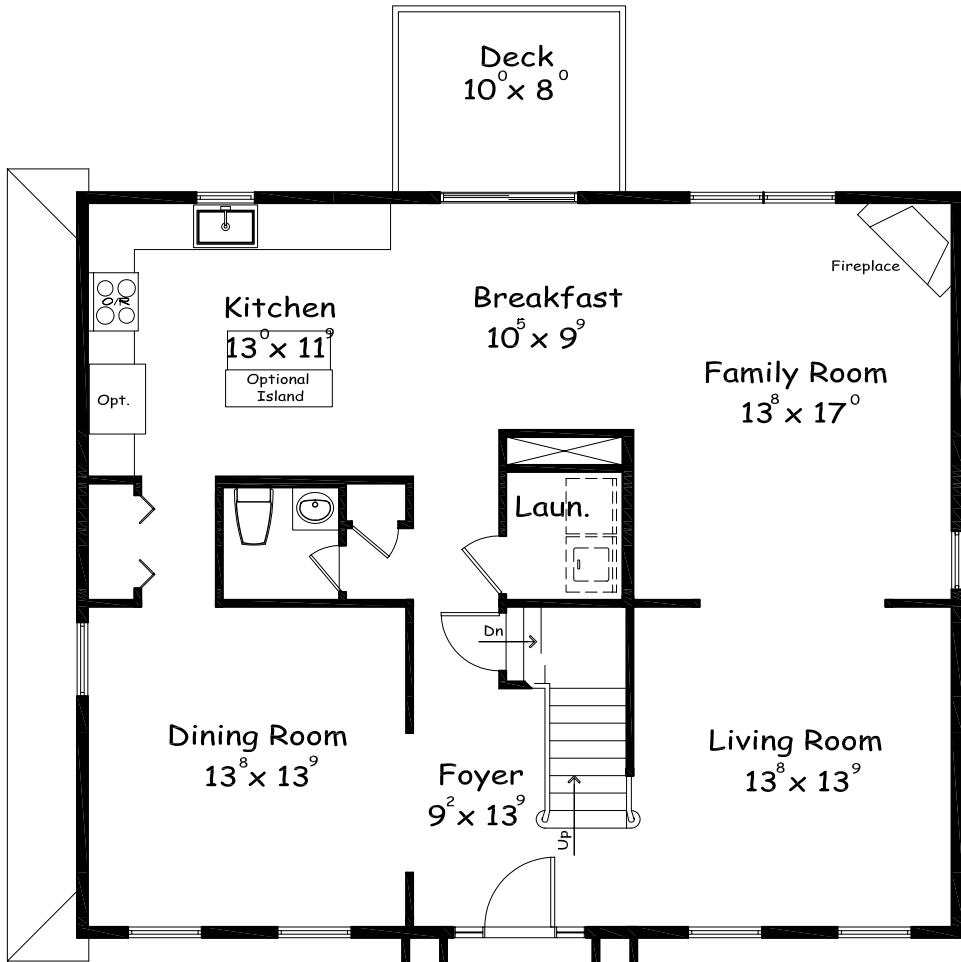

PRESIDENTIAL RIDGE ESTATES

1st FLOOR

Colonial

Square Footage	
First Floor:	1,216 s.f.
Second Floor:	1,084 s.f.
Total:	2,300 s.f.

Covered Porch
6' x 38'

Farmhouse

PRESIDENTIAL RIDGE ESTATES

1st FLOOR

Colonial

Square Footage	
First Floor:	1,216 s.f.
Second Floor:	1,084 s.f.
Total:	2,300 s.f.

Farmhouse

PRESIDENTIAL RIDGE ESTATES

2nd FLOOR

PRESIDENTIAL RIDGE ESTATES