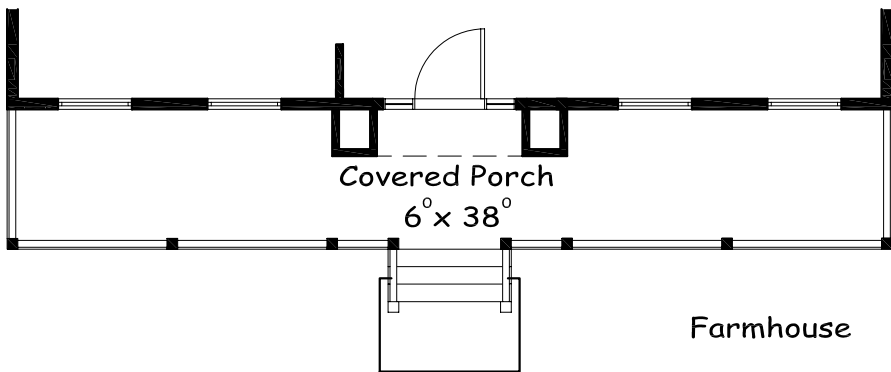

PRESIDENTIAL RIDGE ESTATES

1st FLOOR

Colonial

Square Footage	
First Floor:	1,216 s.f.
Second Floor:	1,084 s.f.
Total:	2,300 s.f.

Covered Porch
6' x 38'

Farmhouse

PRESIDENTIAL RIDGE ESTATES

1st FLOOR

Colonial

Square Footage	
First Floor:	1,216 s.f.
Second Floor:	1,084 s.f.
Total:	2,300 s.f.

Farmhouse

PRESIDENTIAL RIDGE ESTATES

2nd FLOOR

PRESIDENTIAL RIDGE ESTATES