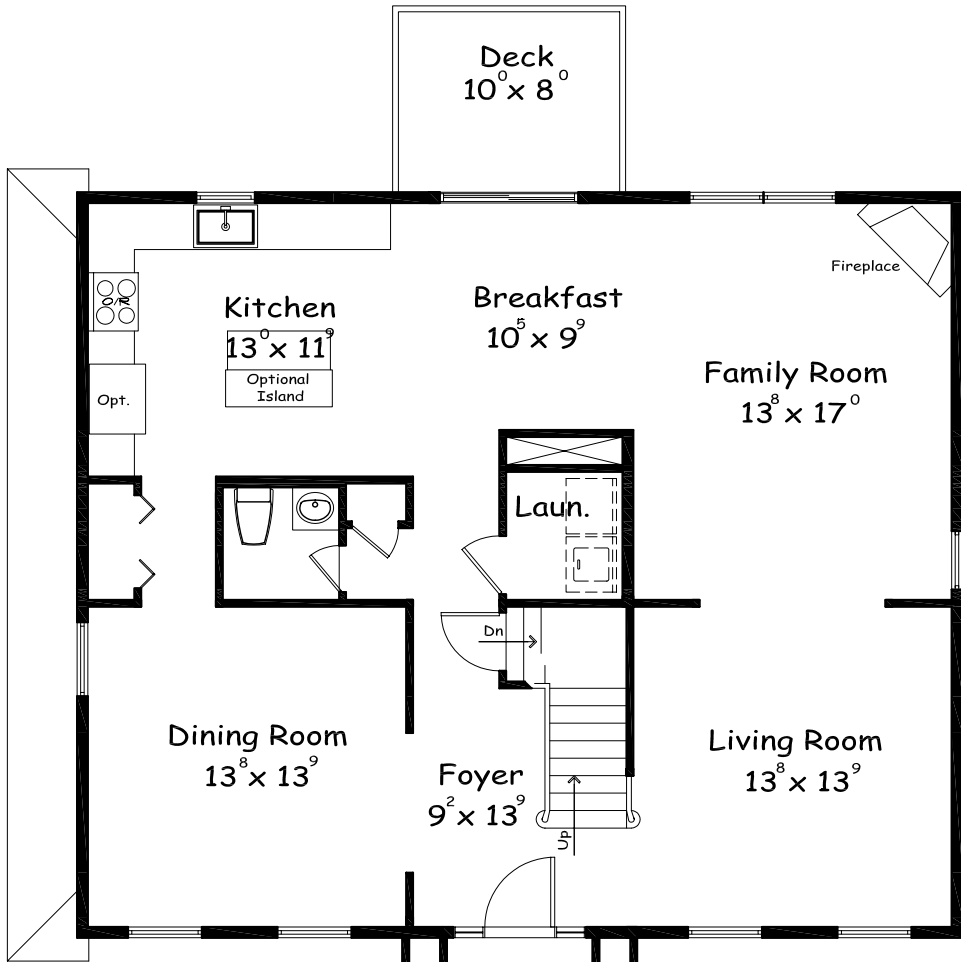

PRESIDENTIAL RIDGE ESTATES

1st FLOOR

Colonial

Square Footage	
First Floor:	1,216 s.f.
Second Floor:	1,084 s.f.
Total:	2,300 s.f.

Covered Porch
6' x 38'

Farmhouse

PRESIDENTIAL RIDGE ESTATES

1st FLOOR

Colonial

Square Footage	
First Floor:	1,216 s.f.
Second Floor:	1,084 s.f.
Total:	2,300 s.f.

Farmhouse

PRESIDENTIAL RIDGE ESTATES

2nd FLOOR

PRESIDENTIAL RIDGE ESTATES