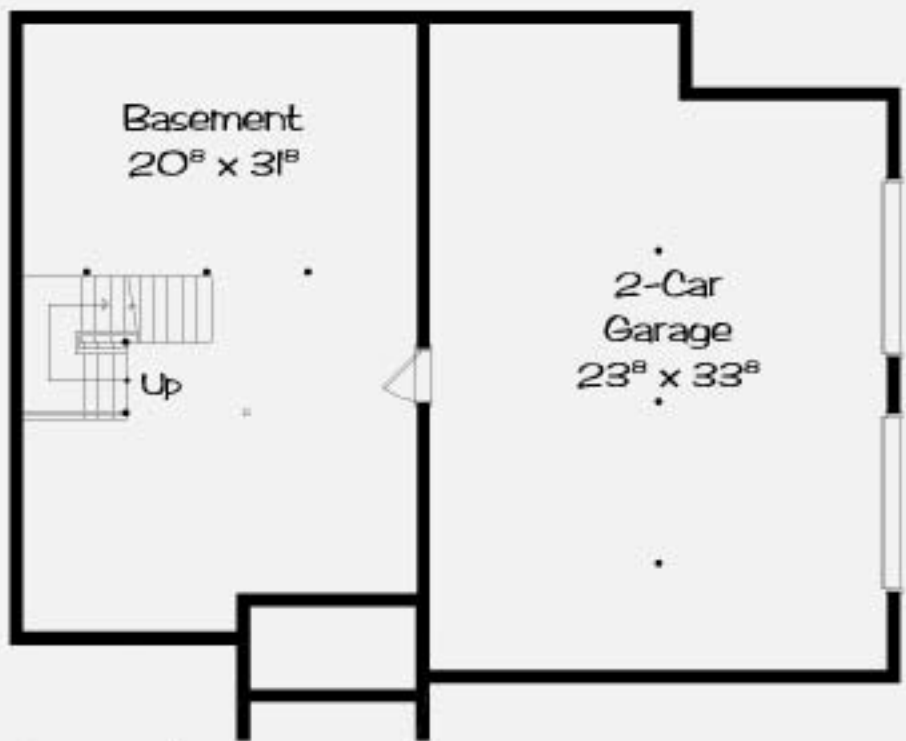

1st Floor

Colonial
Farmhouse

Square Footage	
First Floor:	1,457 s.f.
Second Floor:	1,199 s.f.
Total:	2,656 s.f.

Federal

Square Footage	
First Floor:	1,475 s.f.
Second Floor:	1,179 s.f.
Total:	2,654 s.f.

2nd Floor

Basement